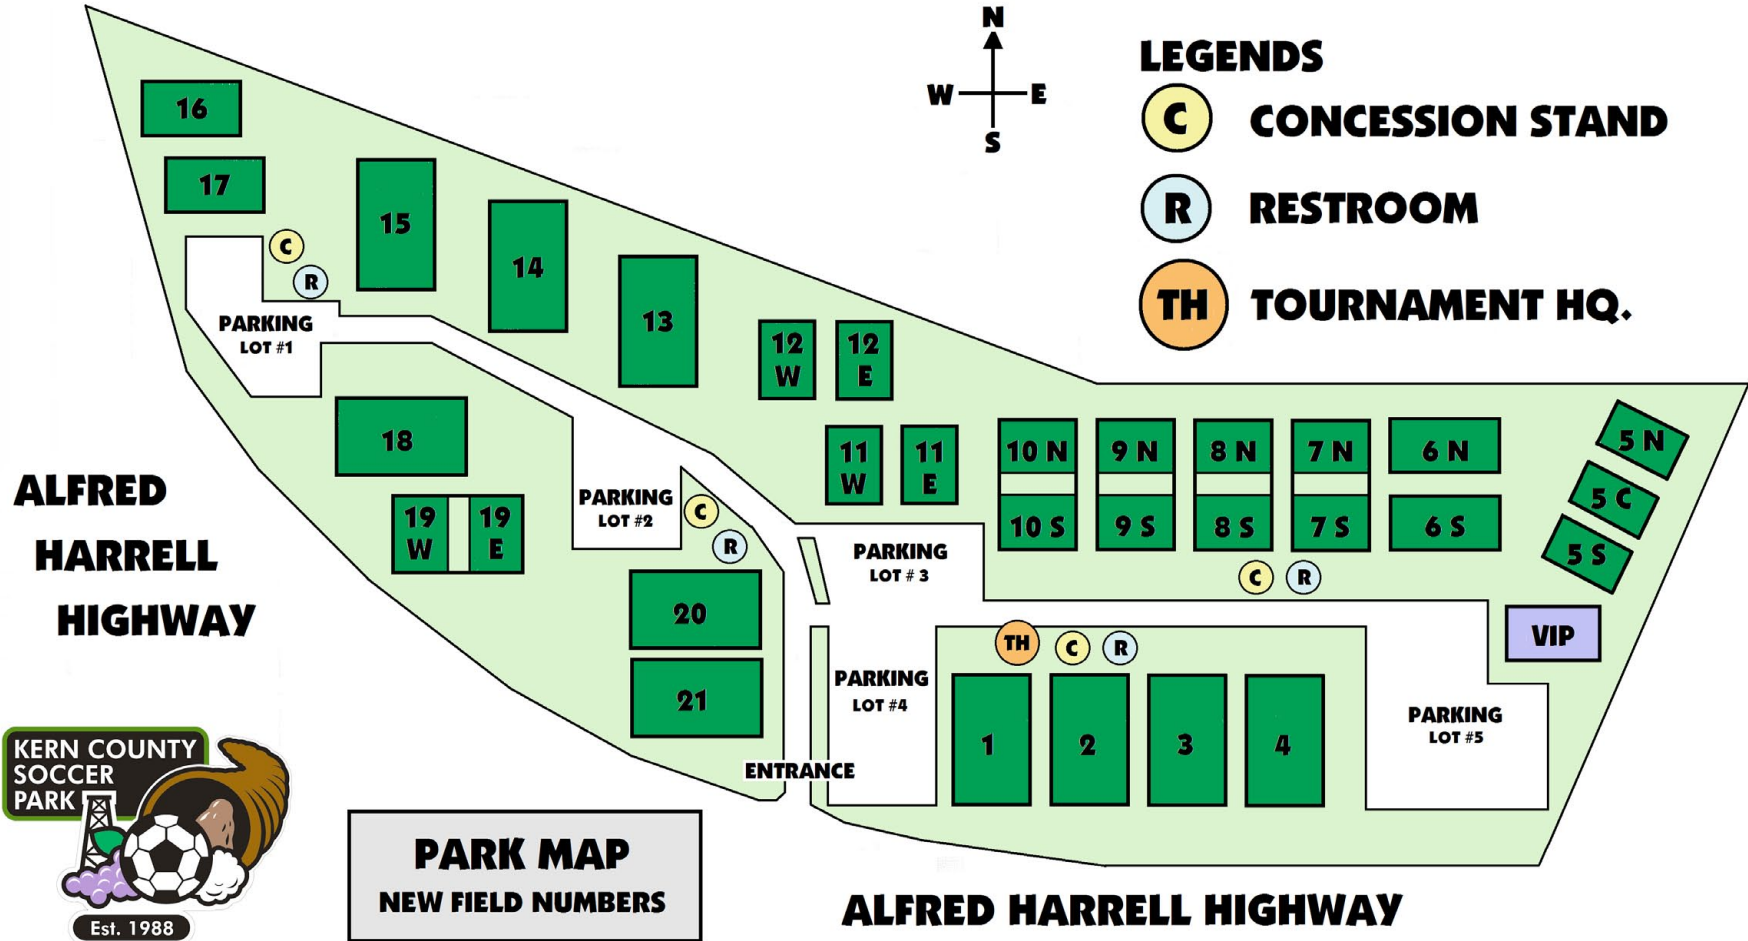

KERN COUNTY SOCCER PARK

LEGENDS

- C** CONCESSION STAND
- R** RESTROOM
- TH** TOURNAMENT HQ.

PARK MAP
NEW FIELD NUMBERS