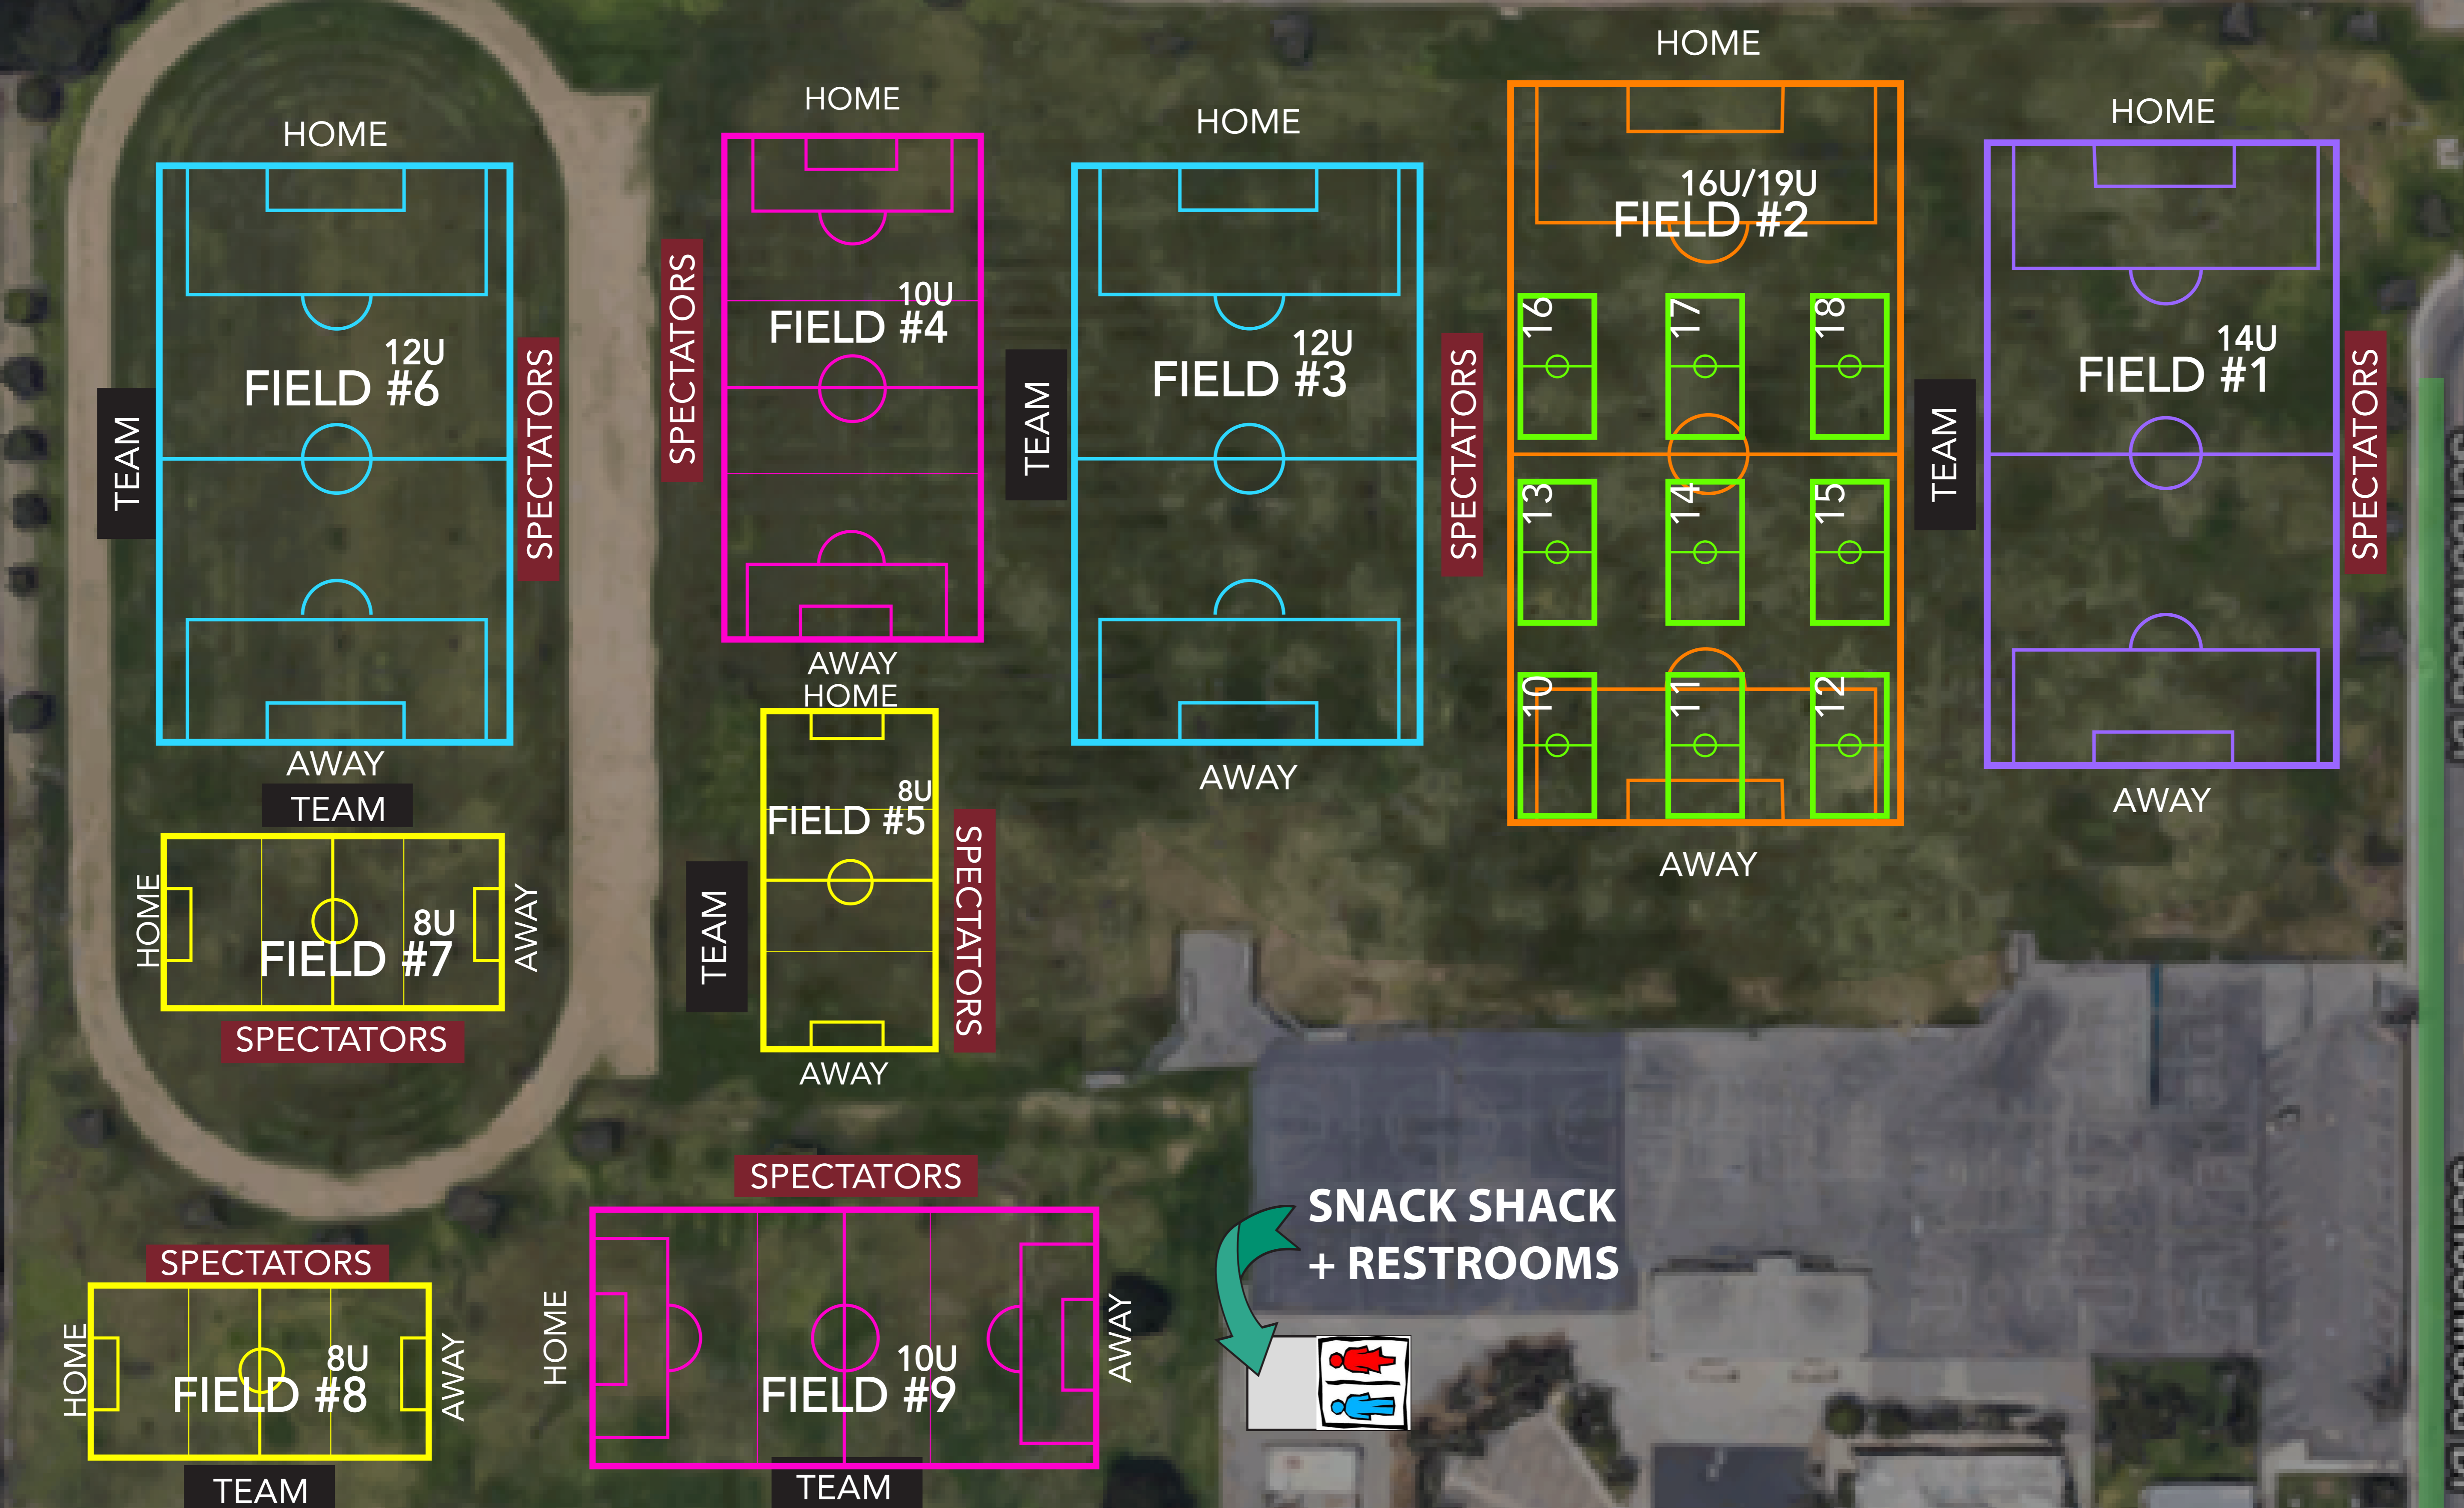

THIS PARKING LOT IS PRIVATE PROPERTY

PARKING PERMITTED IN GREEN ZONES

Target

SNACK SHACK + RESTROOMS

2019 FALL FIELD MAP

- 5U/6U FIELDS
- 8U FIELDS
- 10U FIELDS
- 12U FIELDS
- 14U FIELDS
- 16U/19U FIELDS

IMPERIAL MIDDLE SCHOOL
1450 SCHOOLWOOD DR
LA HABRA, CA 90631